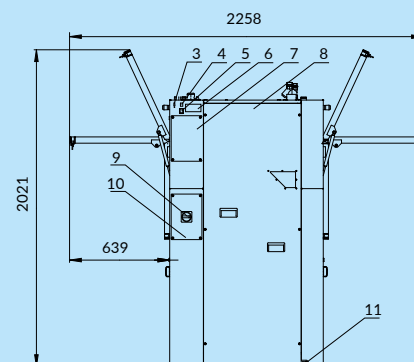

1. 9 Capac de la intrerupator principal
2. 10 Intrerupator principal
3. 11 Borna de impamantare

The Primus preserves the right to change the machines and the specification in this leaflet at any time, without prior notice. Details and photographs are only for information and never binding.

www.primuslaundry.com

Primus by Alliance Laundry Systems